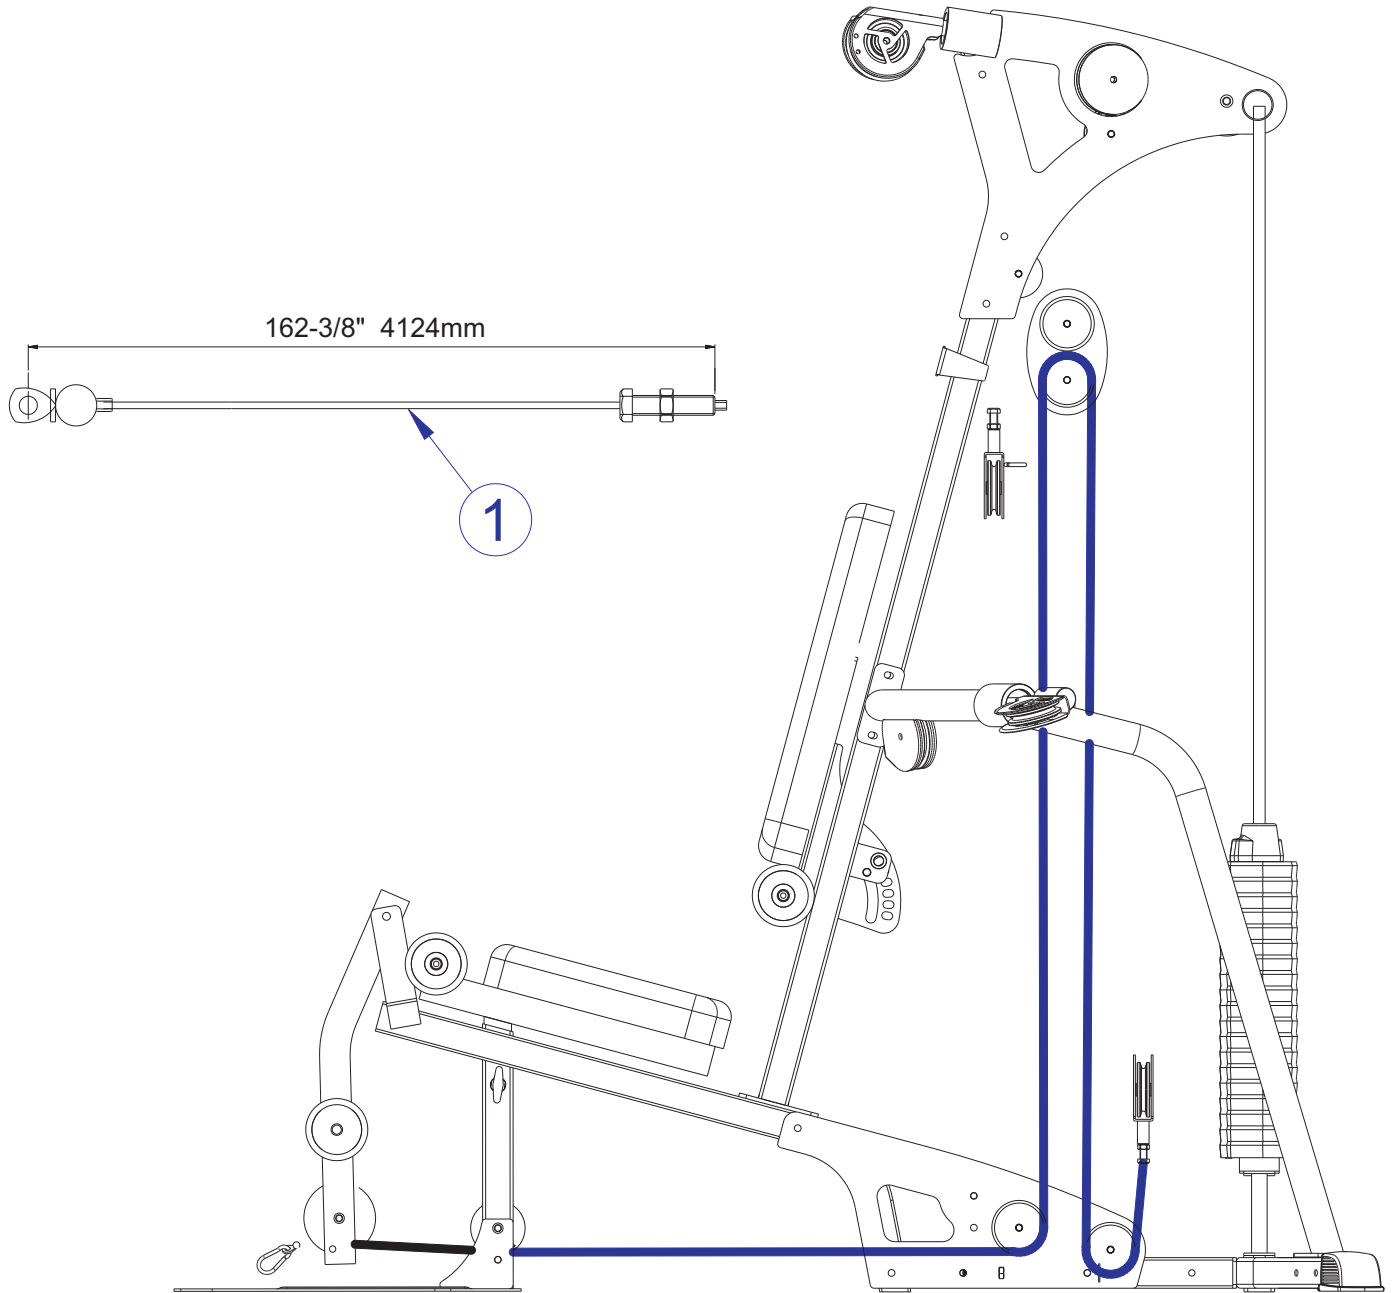

# G3-001 G3 HOME GYM BOOM CABLE

---

ITEM NO.	QTY.	PART NO.	DESCRIPTION
1	1	6988101	BOOM CABLE,SE,NB2-NB2,SE,T1,178-5/8

# G3-001 G3 HOME GYM LEG CABLE

---

ITEM NO.	QTY.	PART NO.	DESCRIPTION
1	1	6987901	LEG CABLE,SE,NB2-TP2,T1,165